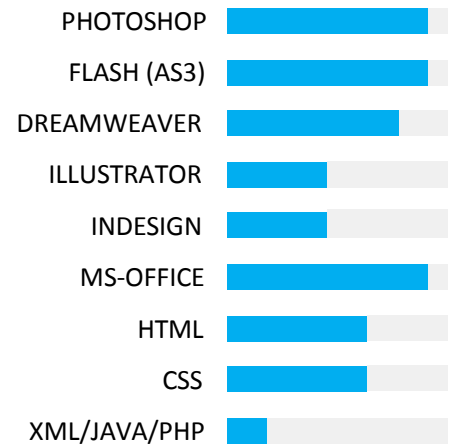

6/2006 –
1/2009

YANKEE BARN HOMES (GRANTHAM, NH) STAFF ARCHITECT

Transitioned company to Archicad 3D BIM (Building Information Model) software, successfully replacing 5 previously used CAD packages. Helped streamline and improve design processes. Produced Architectural Project Drawings for clients. Designed and introduced new building models and architectural styles to expand existing product lines. Helped introduce and institute internet based video meetings and virtual tours of custom designs.

6/2001 –
5/2006

GSD ASSOCIATES (NORTH ANDOVER, MA) INTERN ARCHITECT / PROJECT MANAGER

Created preliminary design drawings and graphics, renderings, and construction documents. Managed projects ranging in size from small residential additions and commercial tenant fit-ups, to large 100+ unit condominium projects. Actively involved in all aspects of project delivery, working closely with the project Architect, various engineers, contractors, owners and planning officials.

ABOUT ME

Creative and forward-thinking, self-motivated, problem solver, constantly learning new technologies and techniques. Experienced in Graphic Design, Web Design, Architecture, and various forms of Media Creation.

SOFTWARE EXPERTISE